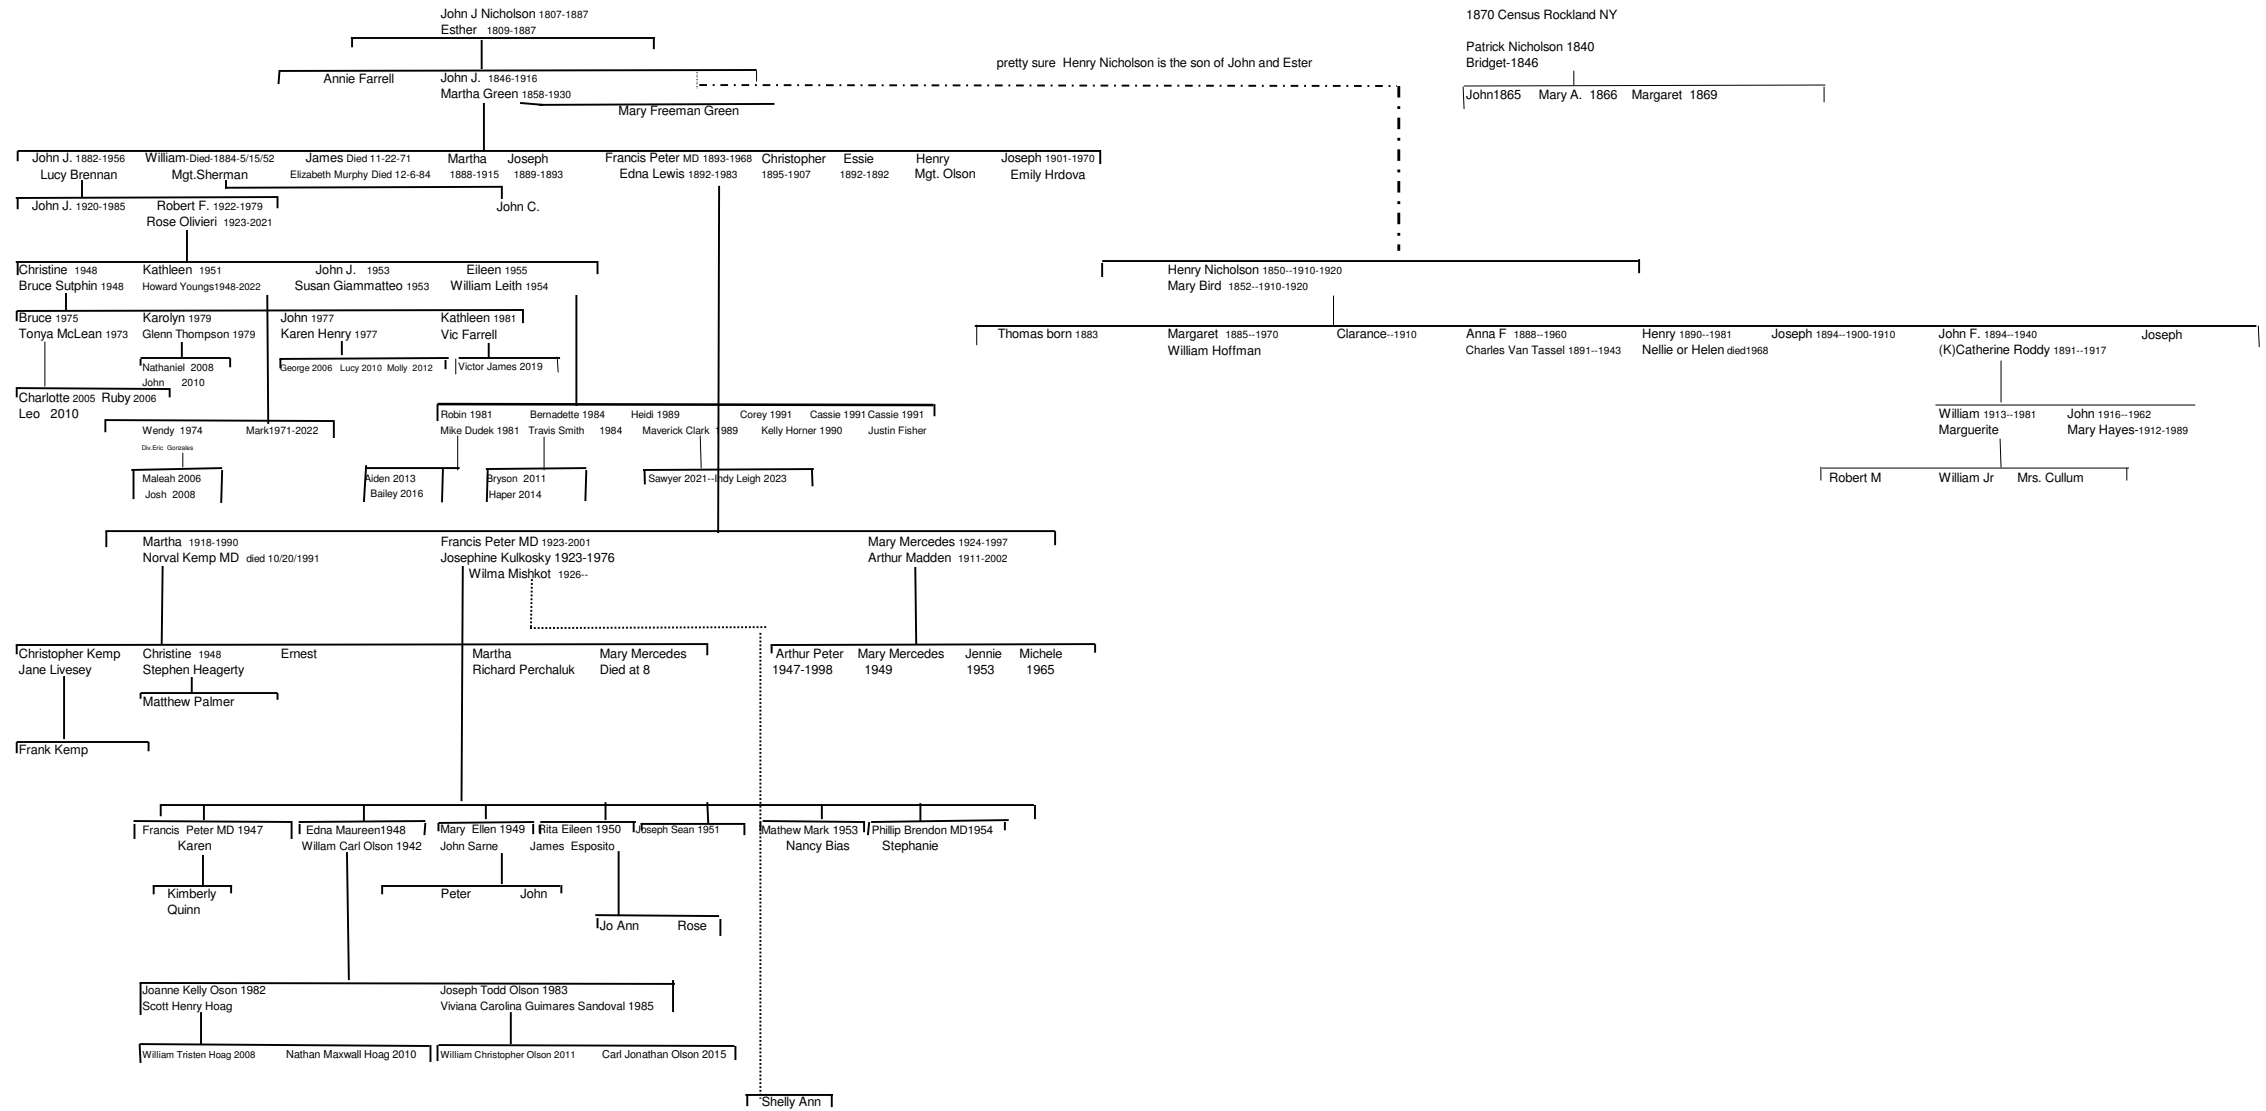

Genealogy of the Nicholsons

1870 Census Rockland NY
 Patrick Nicholson 1840
 Bridget-1846
 John 1865 Mary A. 1866 Margaret 1869

Henry Nicholson 1850-1910-1920
 Mary Bird 1852-1910-1920
 Thomas born 1883 Margaret 1885-1970 William Hoffman
 Clarence-1910 Anna F 1888-1960 Charles Van Tassel 1891-1943
 Henry 1890-1981 Nellie or Helen died 1968
 Joseph 1894-1900-1910 John F. 1894-1940 (K)Catherine Roddy 1891-1917
 Joseph
 William 1913-1981 Marguerite John 1916-1962 Mary Hayes-1912-1989
 Robert M William Jr Mrs. Cullum